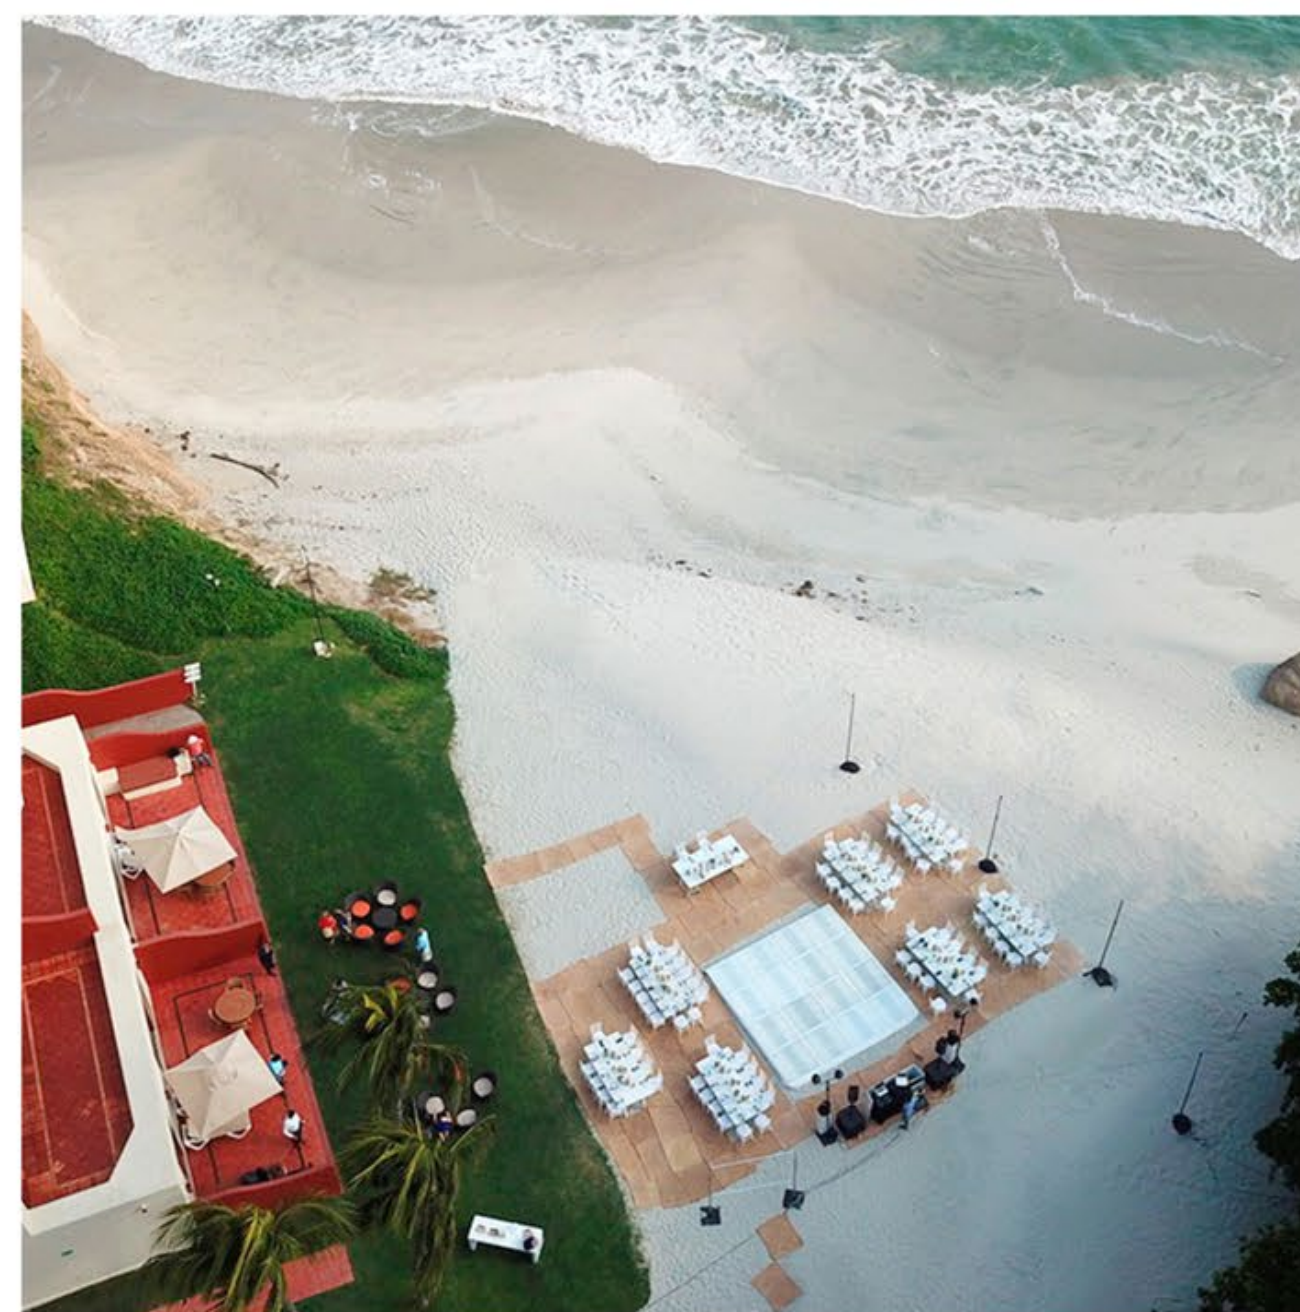

BLEND - CBW LOBBY TERRACE I & II

ROOM	LENGTH (FT)	WIDTH (FT)	AREA (SQ. FT.)	HEIGHT (FT)
BLEND - CBW	72.18	32.81	2368.06	N/A
LOBBY TERRAZA 1	62.34	25.92	1615.66	N/A
LOBBY TERRAZA 2	38.39	23.62	906.75	N/A

BANQUET

1. Banquet table (Round table, seats 10 people, 1.60 m.) | 2. Rectangular table (2.44 x 0.75 m.) | 3. Rectangular table (2.44 x 0.40 m.) | 4. Podium Modules (1.25 x 1.25 m.) | 5. Wooden modular stage section (2.44 x 1.22 m.) | 6. Wooden modular stage section (1.22 x 1.22 m.)

BEACH 200 GARDEN 200

ROOM	LENGTH (FT)	WIDTH (FT)	AREA (SQ. FT.)	HEIGHT (FT)
BEACH 200	N/A	N/A	7319.45	N/A
GARDEN 200	N/A	N/A	1291.67	N/A

AUDITORIUM

BANQUET

1. Banquet table (Round table, seats 10 people, 1.60 m.) | 2. Rectangular table (2.44 x 0.75 m.) | 3. Rectangular table (2.44 x 0.40 m.) | 4. Podium Modules (1.25 x 1.25 m.) | 5. Wooden modular stage section (2.44 x 1.22 m.) | 6. Wooden modular stage section (1.22 x 1.22 m.)