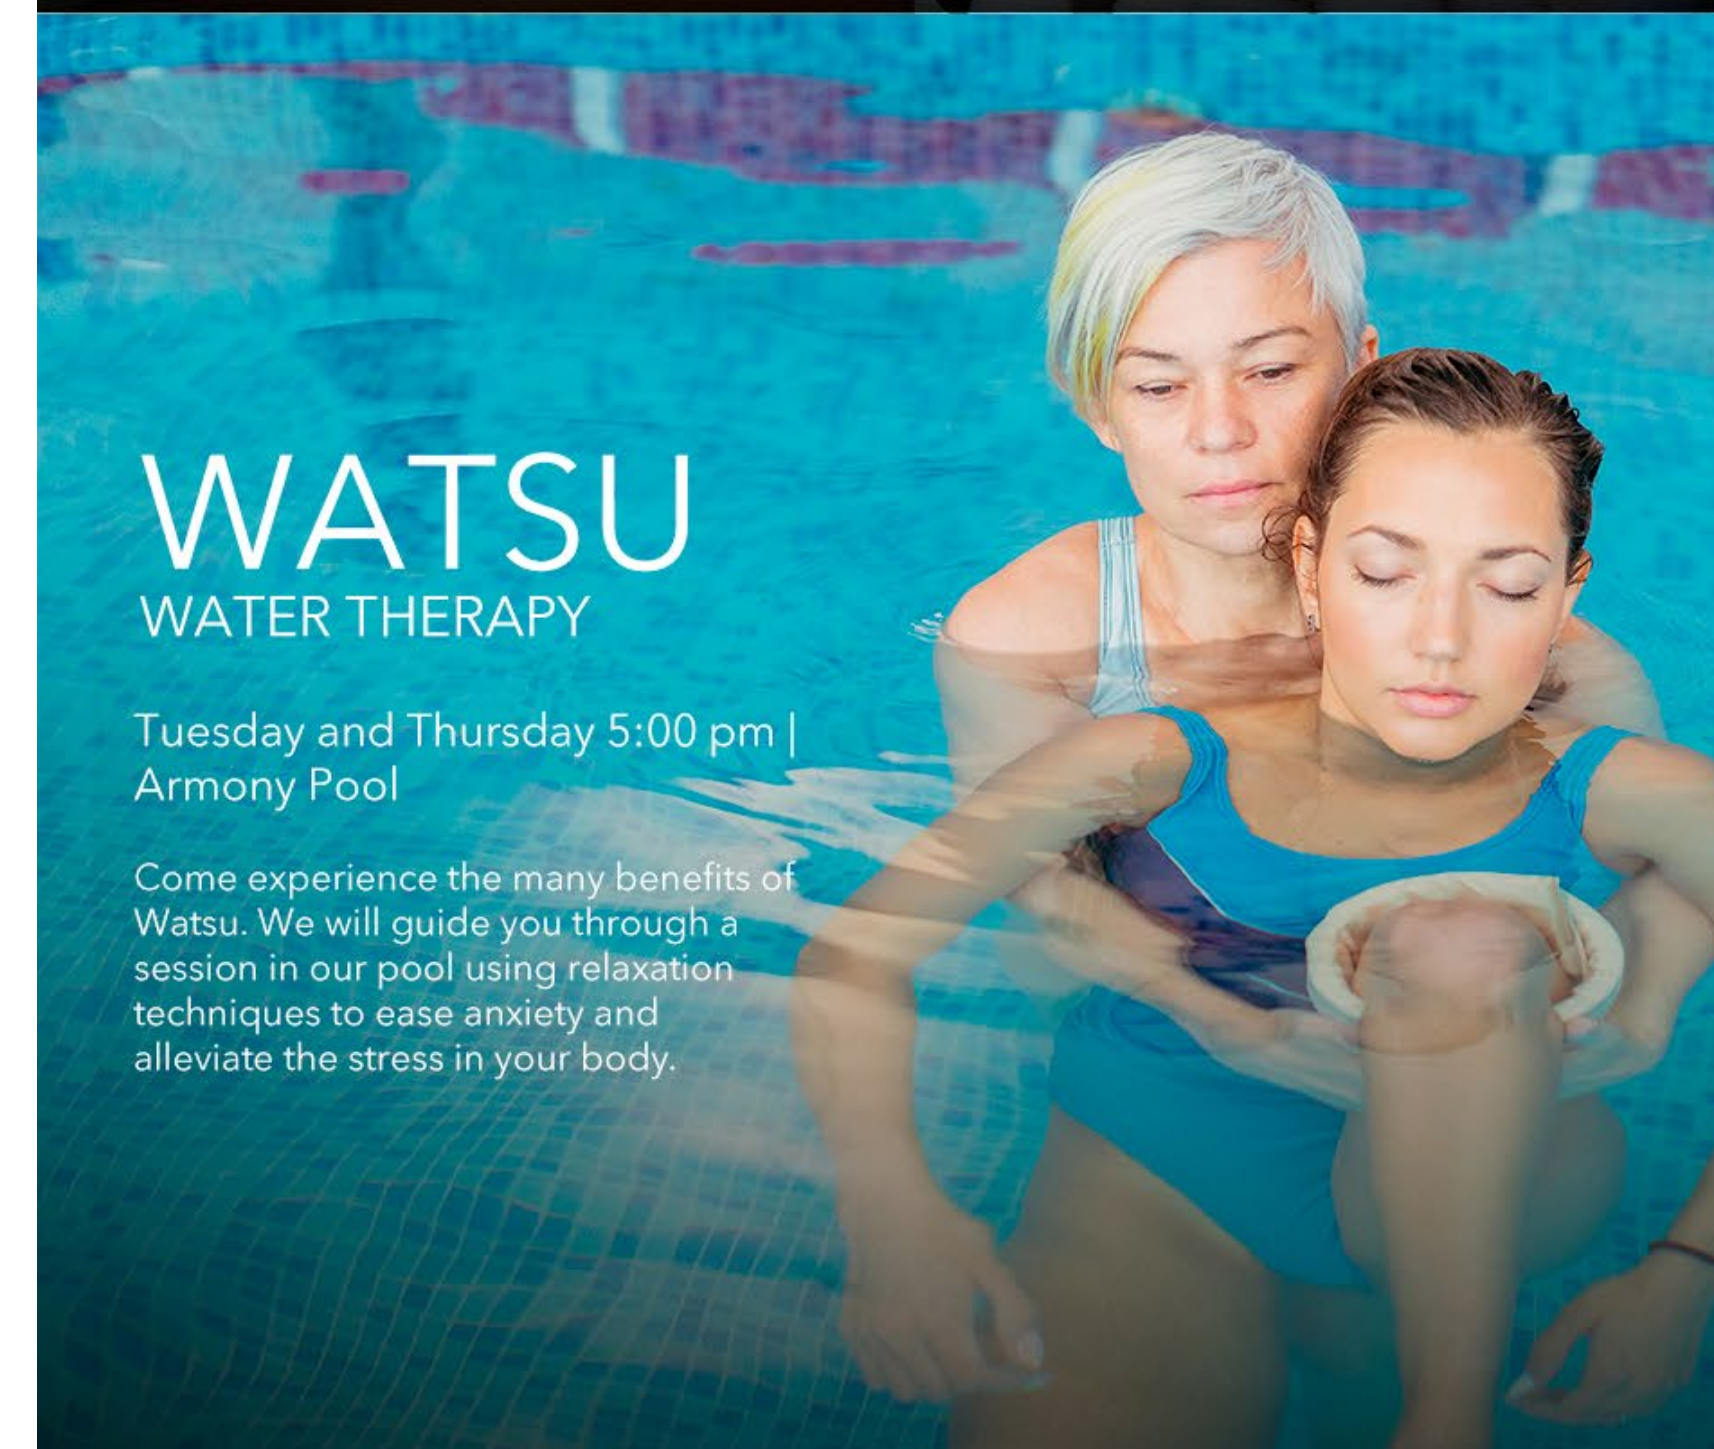

WATSU WATER THERAPY

Tuesday and Thursday 5:00 pm | Armony Pool

Come experience the many benefits of Watsu. We will guide you through a session in our pool using relaxation techniques to ease anxiety and alleviate the stress in your body.