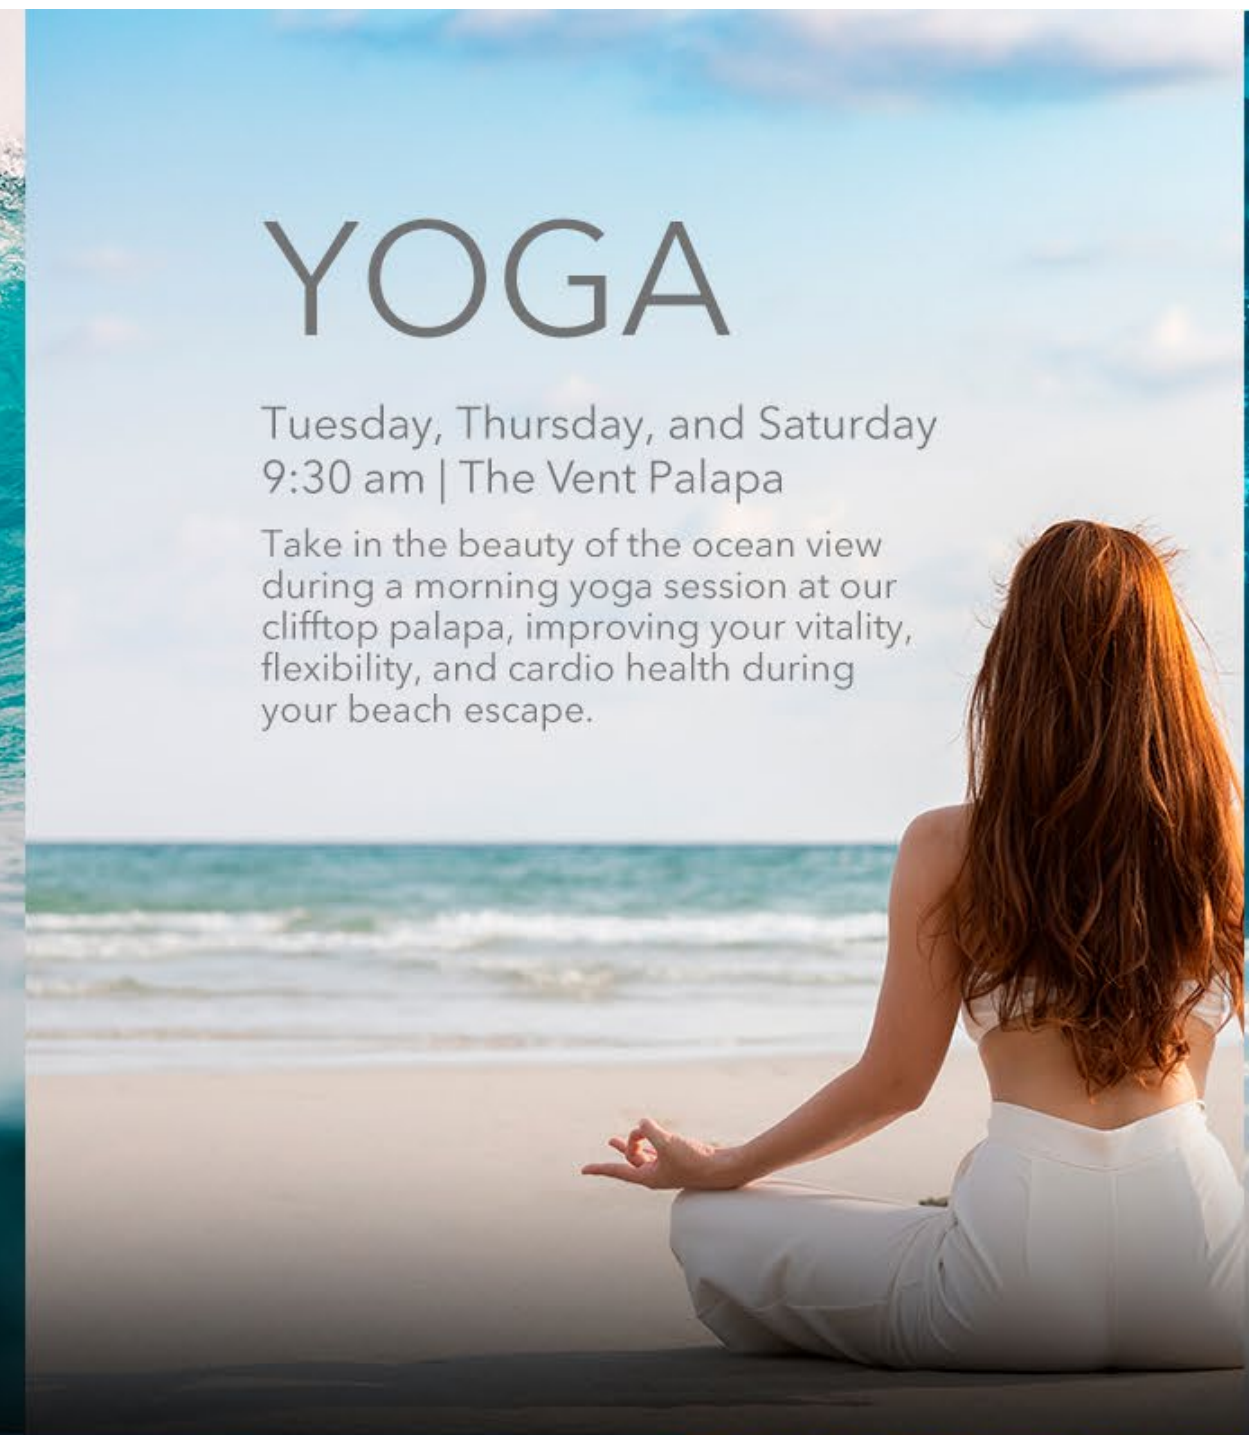

YOGA

Tuesday, Thursday, and Saturday 9:30 am | The Vent Palapa

Take in the beauty of the ocean view during a morning yoga session at our clifftop palapa, improving your vitality, flexibility, and cardio health during your beach escape.