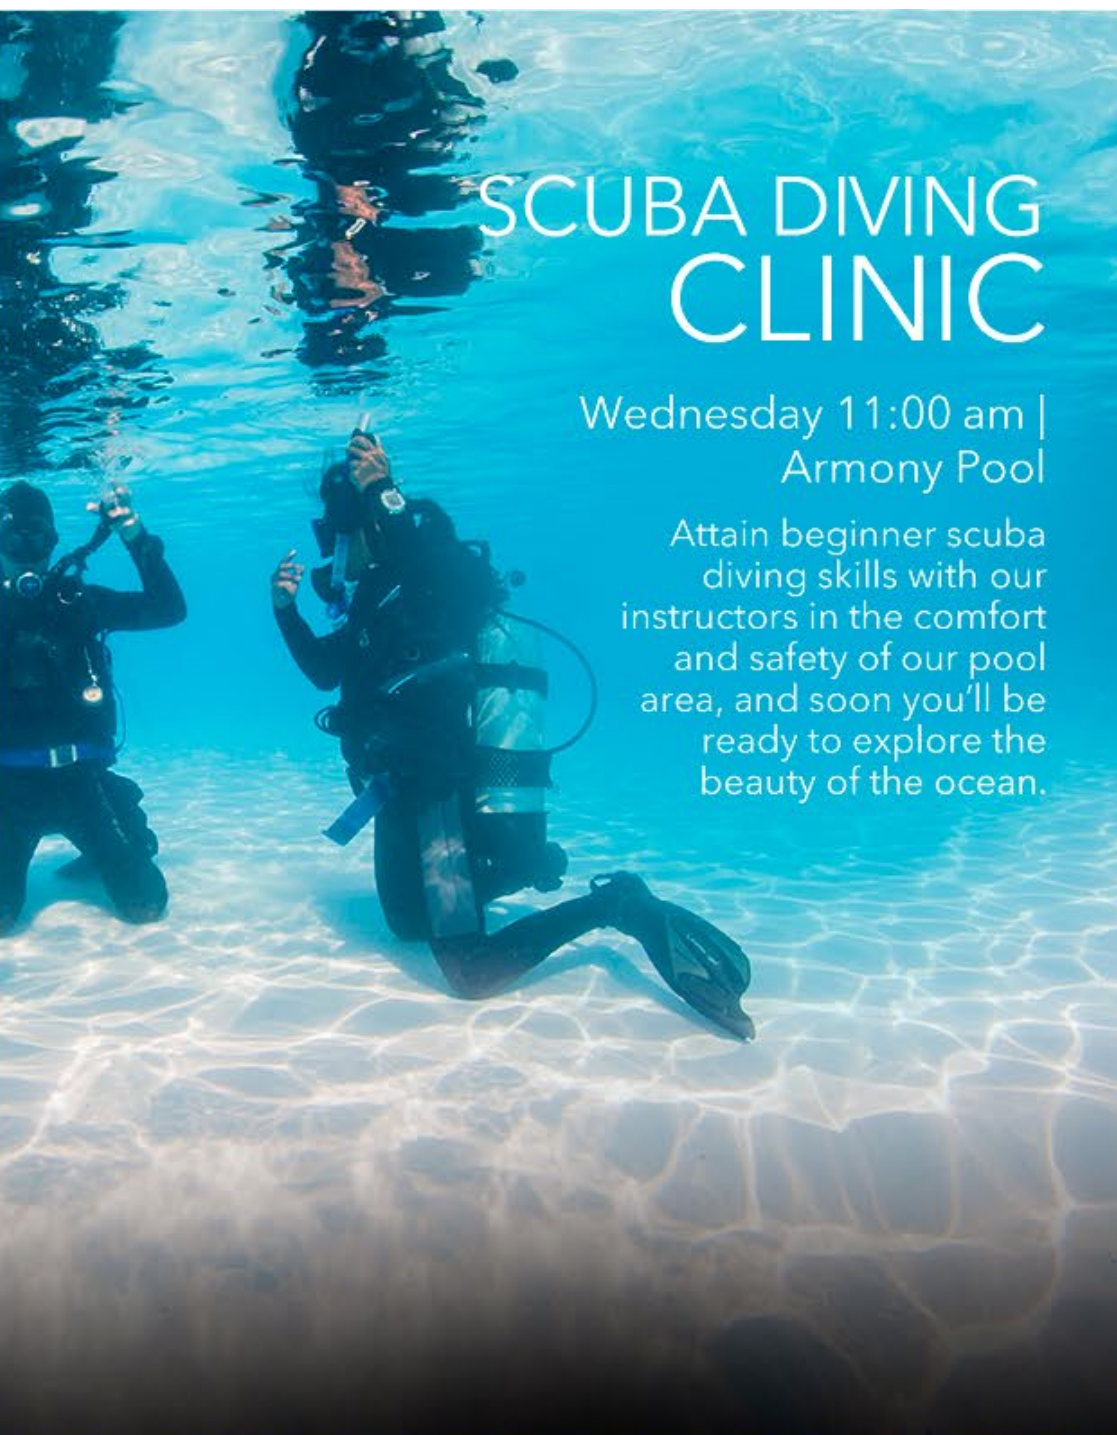

SCUBA DIVING CLINIC

Wednesday 11:00 am | Armony Pool

Attain beginner scuba diving skills with our instructors in the comfort and safety of our pool area, and soon you'll be ready to explore the beauty of the ocean.