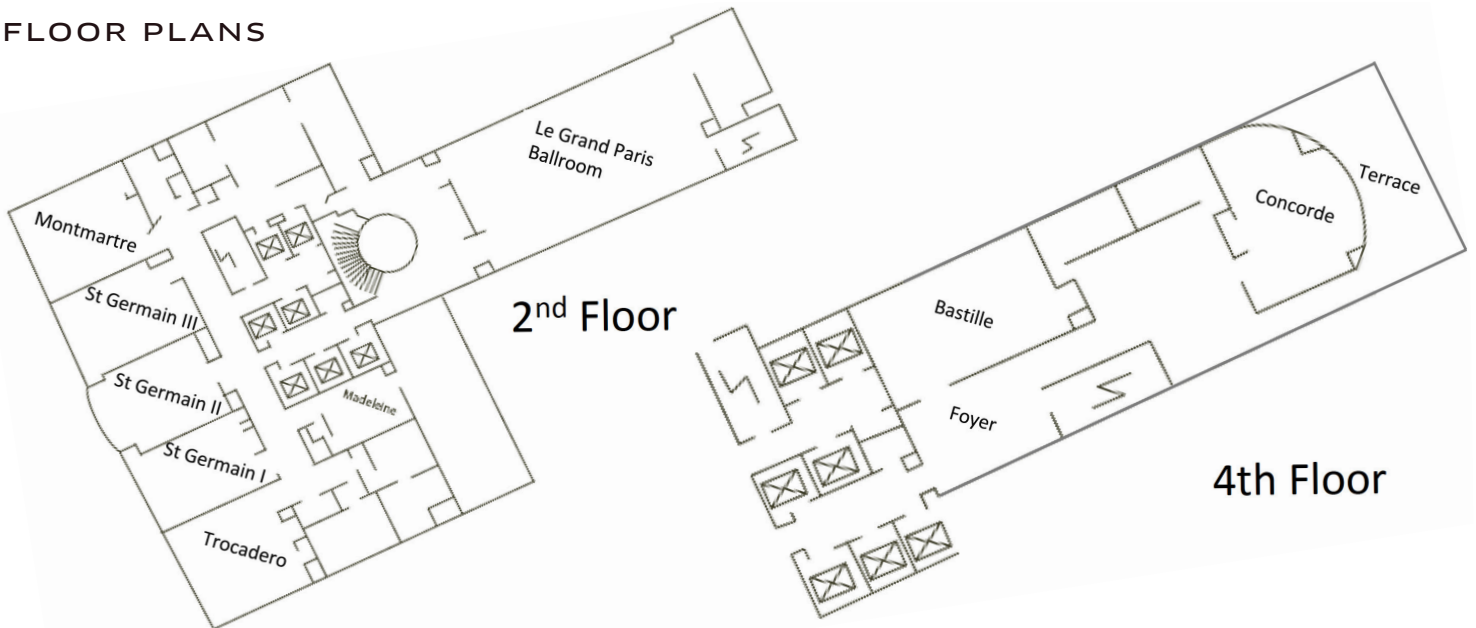

FLOOR PLANS

SOFITEL NEW YORK

45 WEST 44TH STREET - NEW YORK - NY - UNITED STATES
TEL.: +1 212 782 8844 - H2185.SALES@SOFITEL.COM

WWW.SOFITEL-NEW-YORK.COM