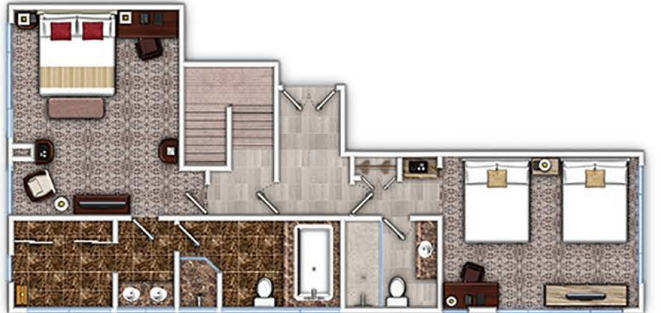

FAIRMONT WATERFRONT
900 Canada Place Way
Vancouver, BC, Canada, V6C 3L5
fairmont-waterfront.com

WEST COAST SUITE

VIRTUAL TOUR

500 sq. ft. / 46sq.m | King Bed + Queen Sofabed
Parlour Separated by French Doors

Fairmont
WATERFRONT

HARBOUR VIEW SUITE

[VIRTUAL TOUR](#)

770-1,125 sq.ft / 72-105 sq.m | 1 or 2 Bedroom Options
Harbour Views | Separate Parlour

Fairmont
WATERFRONT

SEA TO SKY SUITE

VIRTUAL TOUR

1,000 sq.ft. / 93 sq.m. | King Bed
Separate Parlour | Expansive Private Terrace | Harbour Views

GARDEN SUITE

VIRTUAL TOUR

1,100 - 1,500 sq.ft. / 102 - 139 sq.m. | 1 or 2 Bedroom Option
Separate Parlour | Dining for 6 | Galley Kitchen

STANLEY PARK SUITE

VIRTUAL TOUR

2,150 - 2,500 sq.ft. / 200 - 232 sq.m. | 1 or 2 Bedroom Option | 2 Floors
Dining Area and Kitchenette | Lounge Area | Private Terrace

STANLEY PARK SUITE

[VIRTUAL TOUR](#)

1 or 2 Bedroom Option | 2 Floors
Dining Area and Kitchenette | Lounge Area | Private Terrace

Fairmont
WATERFRONT

FITNESS CENTRE AND POOL

[VIRTUAL TOUR FITNESS CENTRE](#) | [VIRTUAL TOUR POOL DECK](#)