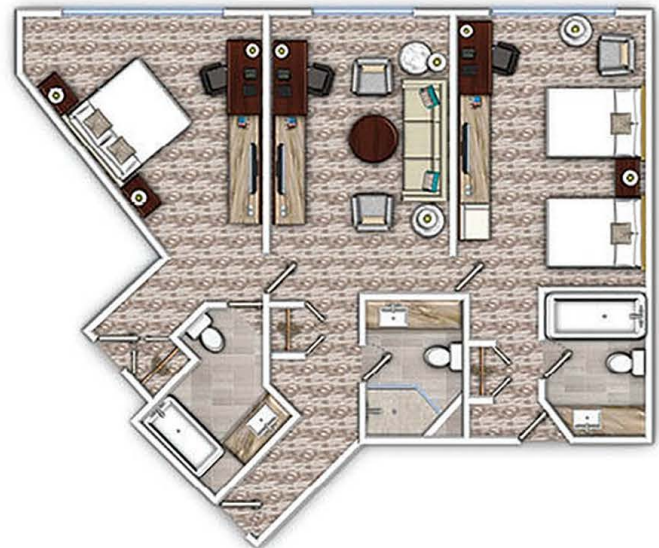

FAIRMONT WATERFRONT
900 Canada Place Way
Vancouver, BC, Canada, V6C 3L5
fairmont-waterfront.com

WEST COAST SUITE

VIRTUAL TOUR

500 sq. ft. / 46sq.m | King Bed + Queen Sofabed
Parlour Separated by French Doors

Fairmont
WATERFRONT

HARBOUR VIEW SUITE

[VIRTUAL TOUR](#)

770-1,125 sq.ft / 72-105 sq.m | 1 or 2 Bedroom Options
Harbour Views | Separate Parlour

Fairmont
WATERFRONT

SEA TO SKY SUITE

VIRTUAL TOUR

1,000 sq.ft. / 93 sq.m. | King Bed
Separate Parlour | Expansive Private Terrace | Harbour Views

GARDEN SUITE

VIRTUAL TOUR

1,100 - 1,500 sq.ft. / 102 - 139 sq.m. | 1 or 2 Bedroom Option
Separate Parlour | Dining for 6 | Galley Kitchen

STANLEY PARK SUITE

VIRTUAL TOUR

2,150 - 2,500 sq.ft. / 200 - 232 sq.m. | 1 or 2 Bedroom Option | 2 Floors
Dining Area and Kitchenette | Lounge Area | Private Terrace

STANLEY PARK SUITE

[VIRTUAL TOUR](#)

1 or 2 Bedroom Option | 2 Floors
Dining Area and Kitchenette | Lounge Area | Private Terrace

Fairmont
WATERFRONT

FITNESS CENTRE AND POOL

[VIRTUAL TOUR FITNESS CENTRE](#) | [VIRTUAL TOUR POOL DECK](#)