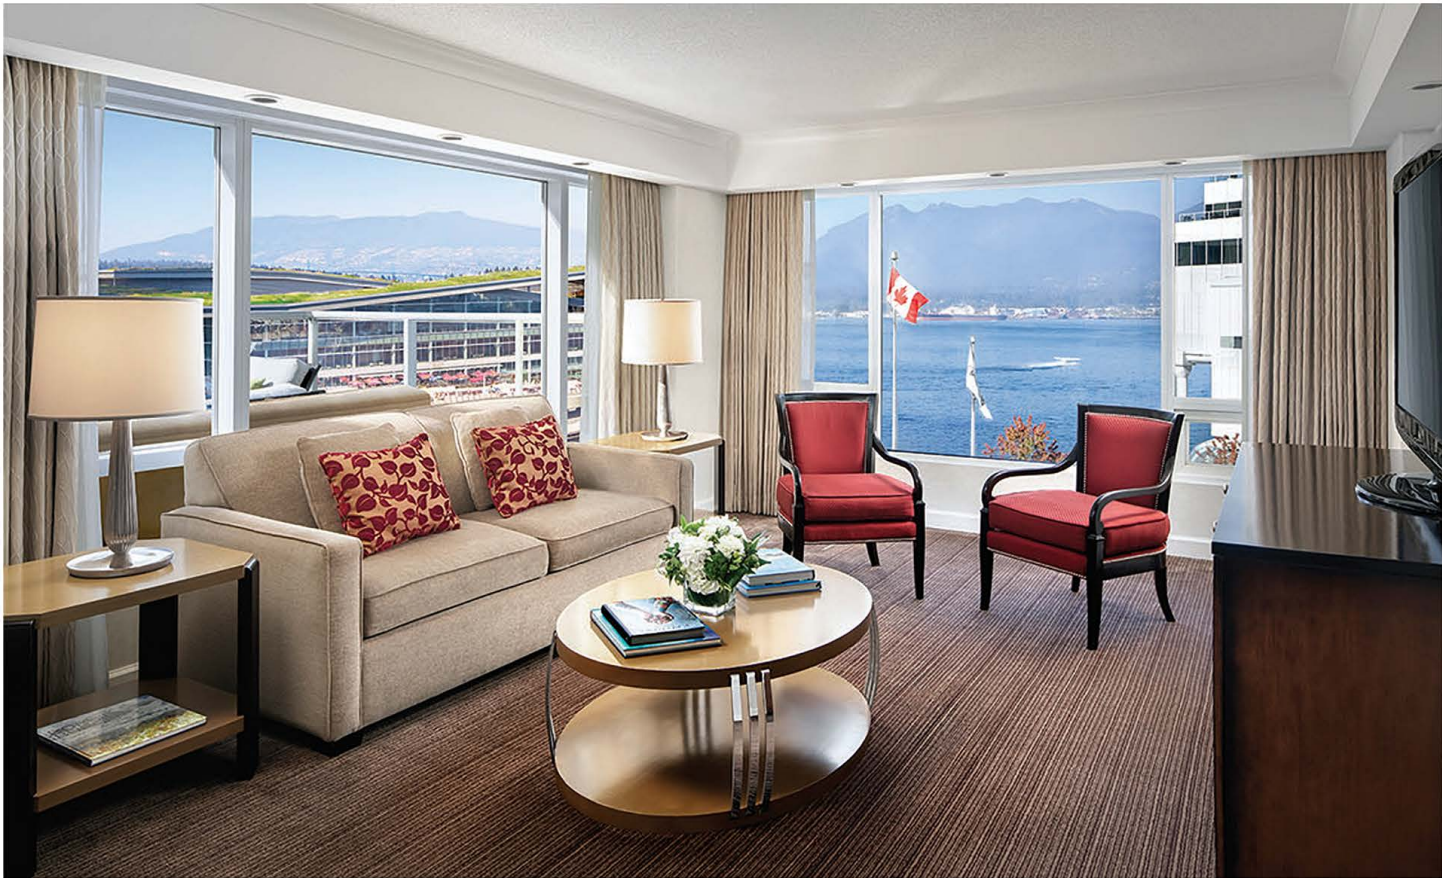

Room With A View

Offering stunning views of the coastal mountains, Stanley Park and Vancouver's inner harbour from floor-to-ceiling windows and both the Sea to Sky suite and Stanley Park suite feature expansive private terraces overlooking the water.

Fairmont
WATERFRONT

HARBOUR VIEW SUITE

[VIRTUAL TOUR](#)

770-1,125 sq.ft / 72-105 sq.m | 1 or 2 Bedroom Options
Harbour Views | Separate Parlour

Fairmont
WATERFRONT

SEA TO SKY SUITE

VIRTUAL TOUR

1,000 sq.ft. / 93 sq.m. | King Bed
Separate Parlour | Expansive Private Terrace | Harbour Views