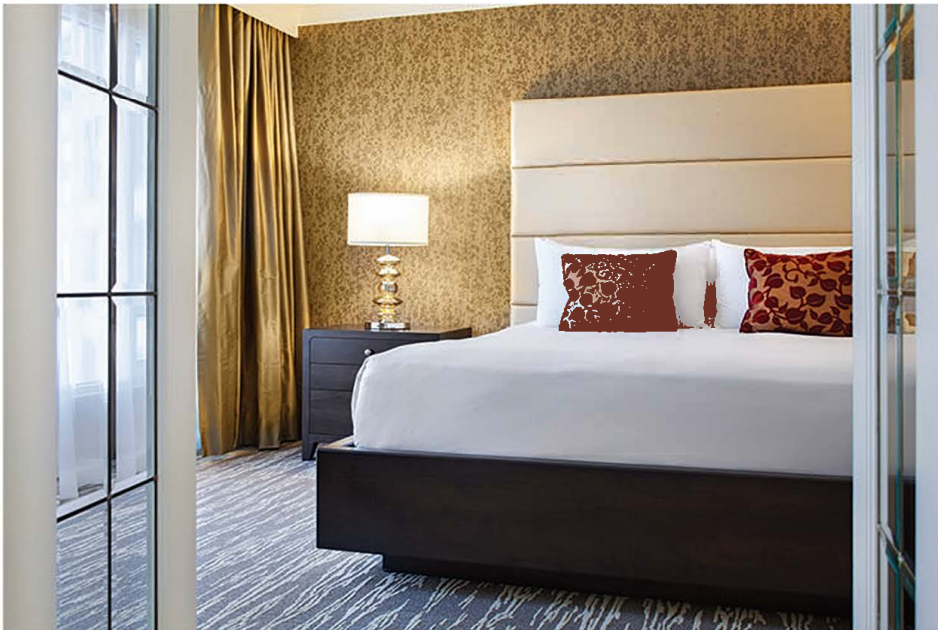

Room With A View

Offering stunning views of the coastal mountains, Stanley Park and Vancouver's inner harbour from floor-to-ceiling windows and both the Sea to Sky suite and Stanley Park suite feature expansive private terraces overlooking the water.

More Great Perks

All our suites come equipped with wireless internet access, Sealy Posturepedic pillow-top beds, in-room safe, personal Keurig coffee system and tea, large working desk with multimedia connectivity hub and ergonomic chair, upgraded mini bar and exclusive Le Labo bath amenities.

FAIRMONT WATERFRONT
900 Canada Place Way
Vancouver, BC, Canada, V6C 3L5
fairmont-waterfront.com

WEST COAST SUITE

VIRTUAL TOUR

500 sq. ft. / 46sq.m | King Bed + Queen Sofabed
Parlour Separated by French Doors