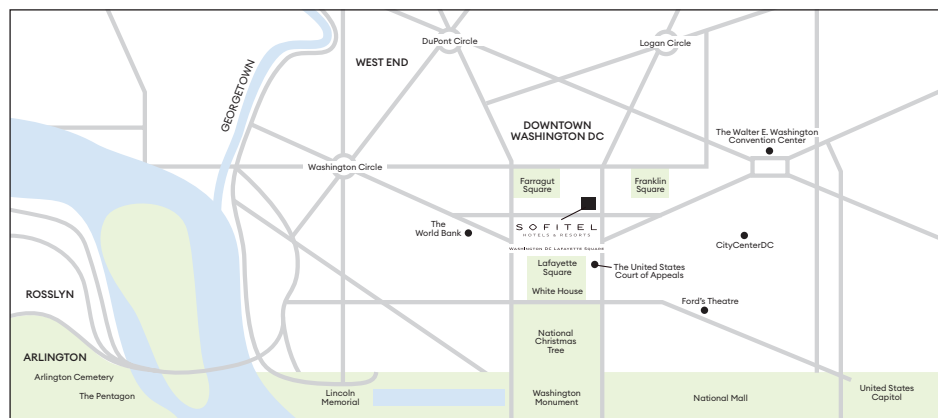

THERE ARE FACTS, THEN THERE'S A GOOD STORY

The Sofitel Washington DC Lafayette Square invites you to live the French way in the Nation's Capital. Located two blocks away from the White House and walking distance from endless monuments, museums and other Washington, DC attractions. Treat yourself to a one-of-kind stay full of luxurious touches, design details and impeccable service.

OPALINE BAR & BRASSERIE

Dine the French Way at Opaline Bar and Brasserie. Enjoy French-inspired dishes with a Washington DC twist made from locally sourced fresh ingredients. Transport yourself to Paris while having a latte on our terrace or unwind at our chic bar while enjoying our wide selections of beer, wines, spirits or crafted cocktails.

NEARBY

The White House, The Capitol, Lincoln Memorial, Lafayette Square, Renwick Gallery of the Smithsonian American Art Museum, The United States Court of Appeals for the Federal Circuit, CityCenterDC, The World Bank, The Walter E. Washington Convention Center