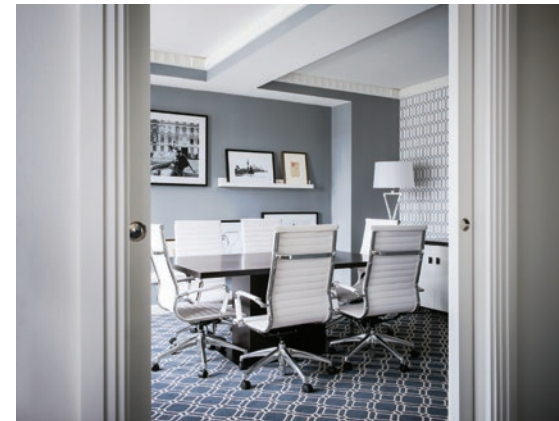

Boardroom

WEDDINGS & CELEBRATIONS

Offering sophisticated glamour and French style, Sofitel Washington DC Lafayette Square is the perfect setting for weddings and special celebrations. Offering a historic flavor reminiscent of 1920s Paris, our venues set the scene for a memorable event. Enjoy distinctive style, superb cuisine and incomparable service, and let us ensure that your important occasion is simply magnifique.