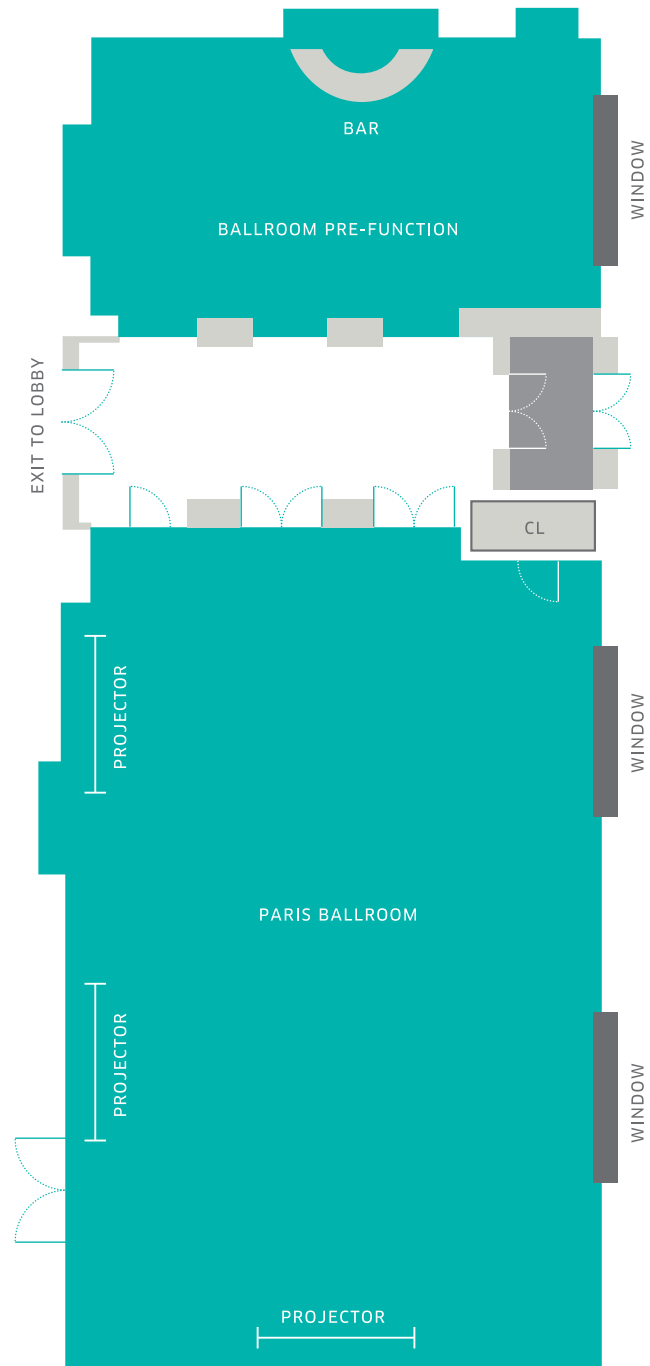

LOBBY LEVEL

H STREET ENTRANCE