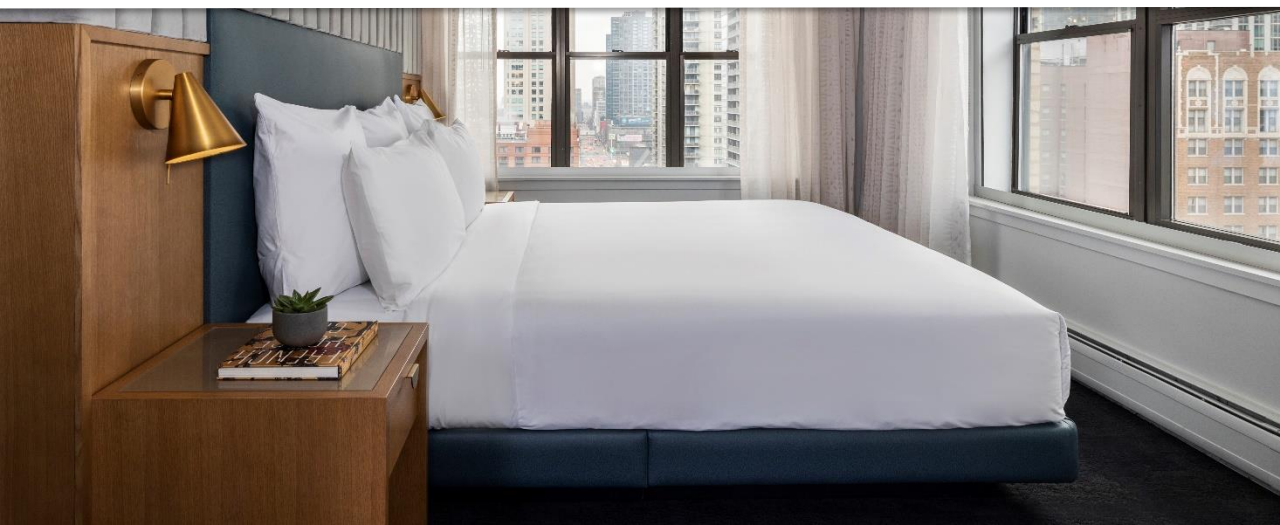

## Deluxe Two Queen

385 square feet

This room features two luxurious queen beds and bathroom with tub/shower combo and Malin+Goetz bath amenities. A sitting area with couch and table easily allows for reading or a little work before exploring. Accessible deluxe two queens with tub available.

## Deluxe King

385 square feet

Facing the exterior, this room features one king bed, outfitted with luxurious custom linens, and a bathroom with shower and Malin+Goetz bath amenities. A sitting area with couch and table easily allows for reading, tv viewing or a little work before exploring. Accessible king rooms available with tub or roll-in shower.

## Deluxe Queen Suite

385 square feet

One bedroom suite with a queen bed and separate living area with couch and 49" HDTV. Bathroom includes glass-enclosed standing shower and Malin+Goetz bath amenities.

## Luxury King Suite

550 square feet

This one bedroom suite features one king bed, outfitted with custom linens and two separate living/entertaining areas with 49" HDTV. Accessible roll-in shower luxury king rooms available.