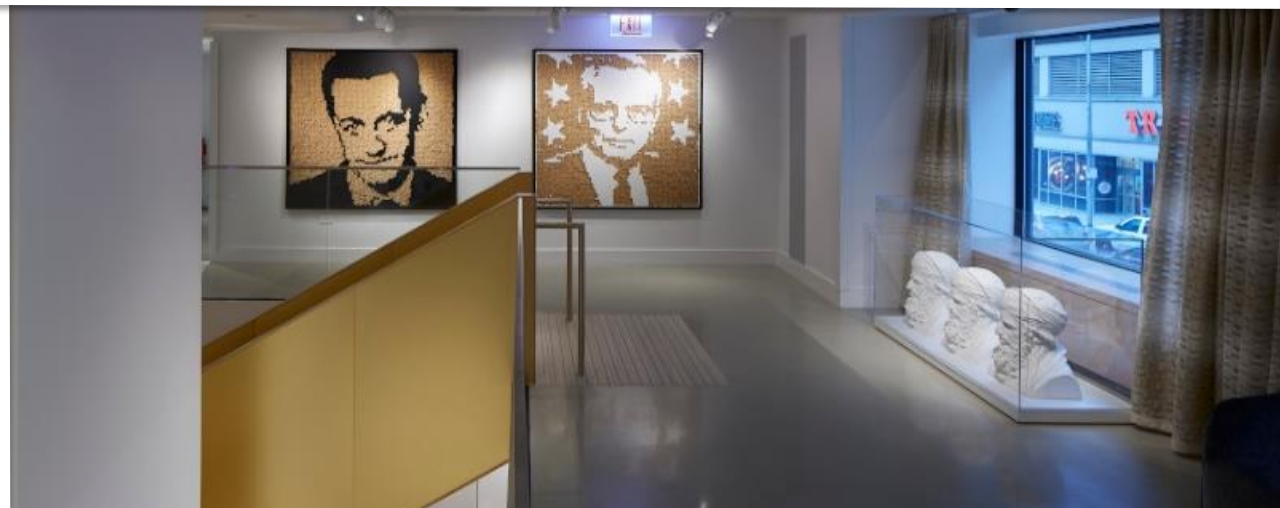

Museum Information

Curated Exhibitions

This We Believe explores the power and evolution of belief systems—religious, political, economic—and how adherence to and rejection of these ideologies has influenced our current global culture of divisiveness and polarization. From the imagery of disillusionment and protest by THE KID, Kota Ezawa, Claire Fontaine, Stephanie Syjuco, and others, to revelations of historical complexity by Titus Kaphar, Kapwani Kiwanga, and Kara Walker, to visions of transcending binary definitions of identity by Yinka Shonibare CBE, Maïmouna Guerresi, and Zak Ové, the artworks featured question and critique unalloyed allegiance to creed or country.

Always 24/7/365
Free to the Public