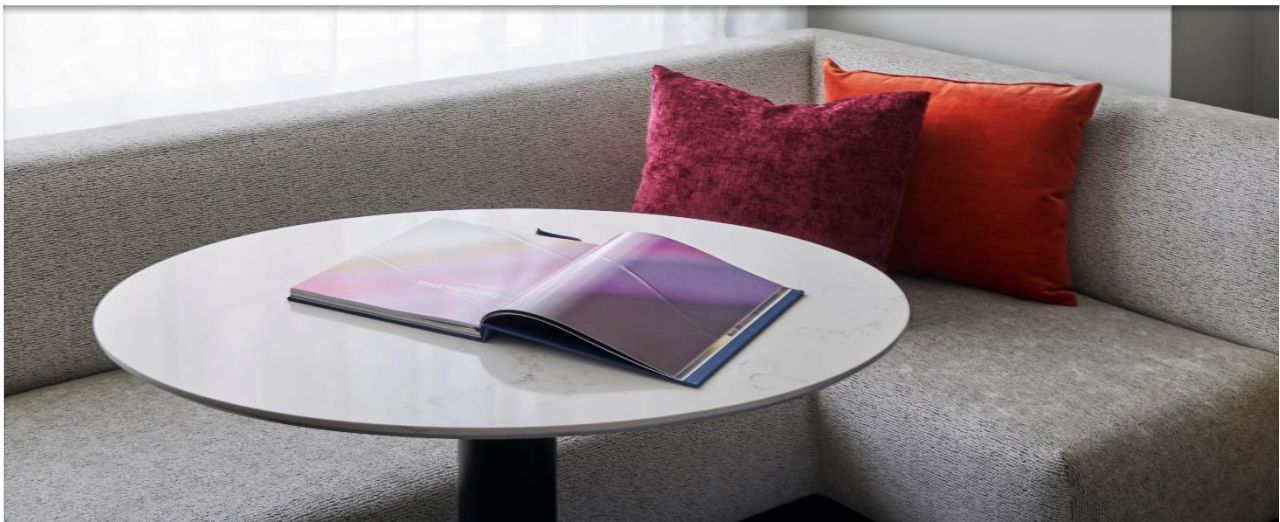

Deluxe Two Queen

385 square feet

This room features two luxurious queen beds and bathroom with tub/shower combo and Malin+Goetz bath amenities. A sitting area with couch and table easily allows for reading or a little work before exploring. Accessible deluxe two queens with tub available.