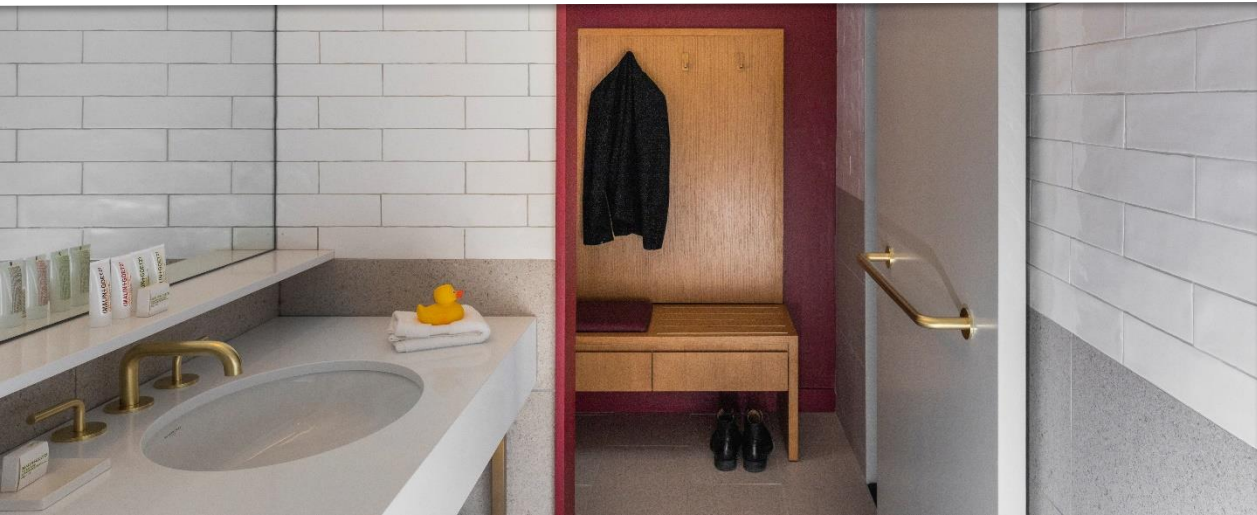

## Deluxe Two Double

385 square feet

Facing the interior lightwell or courtyard, this room features two double beds, outfitted with luxurious custom linens, and a bathroom with tub/shower combo and Malin+Goetz bath amenities. A sitting area with couch and table easily allows for reading, or a little work before exploring.

## Deluxe Two Queen

385 square feet

This room features two luxurious queen beds and bathroom with tub/shower combo and Malin+Goetz bath amenities. A sitting area with couch and table easily allows for reading or a little work before exploring. Accessible deluxe two queens with tub available.

## Deluxe King

385 square feet

Facing the exterior, this room features one king bed, outfitted with luxurious custom linens, and a bathroom with shower and Malin+Goetz bath amenities. A sitting area with couch and table easily allows for reading, tv viewing or a little work before exploring. Accessible king rooms available with tub or roll-in shower.

## Luxury King Suite

550 square feet

This one bedroom suite features one king bed, outfitted with custom linens and two separate living/entertaining areas with 49" HDTV. Accessible roll-in shower luxury king rooms available.